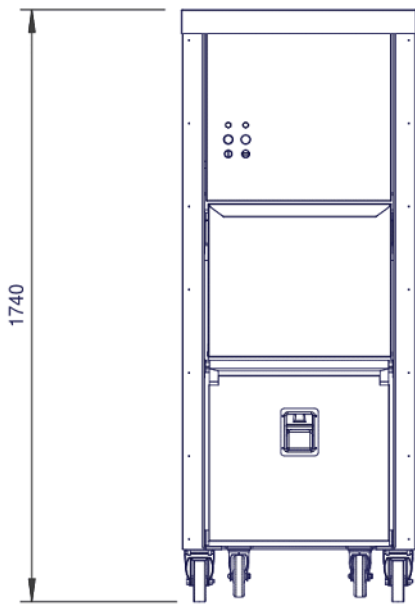

Technical Picture

Lincat Limited

Whisby Road,
Lincoln, LN6 3QZ,
United Kingdom

Company No: 2175448

A member company of

Customer Care

Tel: +44 1522 875500
Email: care@lincat.co.uk

Export Customers

Tel: +44 1522 875536
Email: export@lincat.co.uk

Opening Hours

Monday – Friday:
8.30am – 5pm