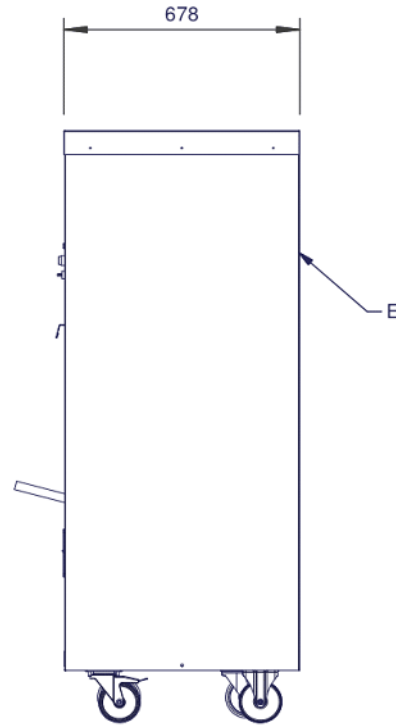

Technical Picture

Lincat Limited

Whisby Road,
Lincoln, LN6 3QZ,
United Kingdom

Company No: 2175448

A member company of

Customer Care

Tel: +44 1522 875500
Email: care@lincat.co.uk

Export Customers

Tel: +44 1522 875536
Email: export@lincat.co.uk

Opening Hours

Monday – Friday:
8.30am – 5pm